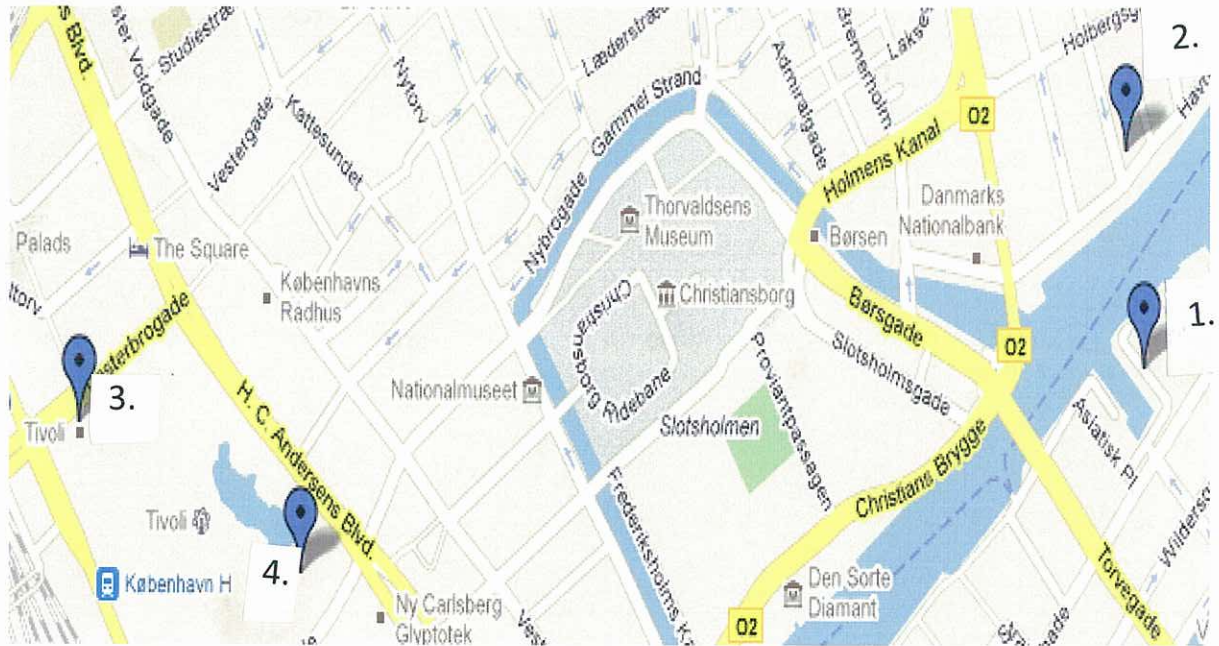

Map over conference place, recommended hotel and official dinner June 6 2011

1. Eigtveds Pakhus

Asiatisk plads 2G
1418 København K
(Location of the conference)

2. Hotel Copenhagen Strand

Havnegade 37
1058 København K
(Recommended hotel)

3. Tivoli

Vesterbrogade 3
1620 København V
(Meeting point)

4. The Balanchine Lounge

(Location of the restaurant)
(Official dinner June 6 2011)